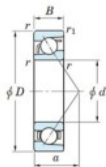

Deep groove ball bearing single row 7307-JTEKT - 7307-JTEKT

<https://www.123bearing.ie/bearing-housing/deep-groove-bearing/single-row/7307-jtekt>

Boundary dimensions

Single row angular bearing

Bearing No.	Boundary dimensions(mm)					Basic load ratings(kN)		Fatigue load limits(kN)		factor	Limiting speeds(min-1) (Grease lub)
	d	D	B	r1(max)	r2(min)	C _r	C _{0r}	C _u	10		
7307	35	80	21	1.5	1	49.9	26.4	1.85	-	-	8000

PRODUCT FEATURES

Brand	JTEKT
N° Ean13	4549250199394
Inside diameter	35 mm
Outside diameter	80 mm
Thickness	21 mm
Limiting speed	8000 rpm
Dynamic load	49.9 kN
Static load	26.4 kN
Packaging	1

contact@123bearing.ie