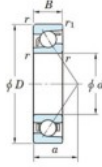

Deep groove ball bearing single row 7207-JTEKT - 7207-JTEKT

<https://www.123bearing.ie/bearing-housing/deep-groove-bearing/single-row/7207-jtekt>

Boundary dimensions

Single row angular bearing

Bearing No.	Boundary dimensions(mm)						Basic load ratings(kN)		Fatigue load limit(kN)		factor	Limiting speeds(min-1) Grease lub.
	d	D	B	r(mm)	r1(mm)	r(mm)	C ₀	C	C ₀	C		
7207	35	72	17	1.1	0.6		37.1	20.2	1.3	-		8800

PRODUCT FEATURES

Brand	JTEKT
N° Ean13	4549250194078
Inside diameter	35 mm
Outside diameter	72 mm
Thickness	17 mm
Limiting speed	8800 rpm
Dynamic load	37.1 kN
Static load	20.2 kN
Packaging	1

contact@123bearing.ie