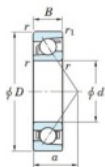

Deep groove ball bearing single row 7305-JTEKT - 7305-JTEKT

<https://www.123bearing.ie/bearing-housing/deep-groove-bearing/single-row/7305-jtekt>

Boundary dimensions

Single row angular bearing

Bearing No.	Boundary dimensions(mm)					Basic load ratings(kN)		Fatigue load factor		Limiting speeds(min-1) Grease lub.
	d	D	B	r1(mm)	r2(mm)	C _r	C _{0r}	f ₀	f ₁	
7305	25	62	17	1.1	0.8	33	15.8	1.15	-	11000

PRODUCT FEATURES

Brand	JTEKT
N° Ean13	4549250198991
Inside diameter	25 mm
Outside diameter	62 mm
Thickness	17 mm
Limiting speed	11000 rpm
Dynamic load	33 kN
Static load	15.8 kN
Packaging	1

contact@123bearing.ie