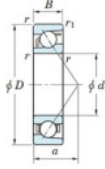

Deep groove ball bearing single row 7303-JTEKT - 7303-JTEKT

<https://www.123bearing.ie/bearing-housing/deep-groove-bearing/single-row/7303-jtekt>

Boundary dimensions

Single row angular bearing

Bearing No.	Boundary dimensions(mm)						Basic load ratings(kN)		Fatigue load limit(kN)		factor f0	Limiting speeds(min-1) Grease lub.
	d	D	B	r(mm)	r1(mm)	Cr	Cor	Cu	Cub			
7303	17	47	14	1	0.6	20	8.75	0.66	-	-	14000	

PRODUCT FEATURES

Brand	JTEKT
N° Ean13	4549250198823
Inside diameter	17 mm
Inside diameter	0.669" inch
Outside diameter	47 mm
Outside diameter	1.85" inch
Thickness	14 mm
Thickness	0.551" inch
Limiting speed	14000 rpm
Dynamic load	20 kN
Static load	8.75 kN
Packaging	1