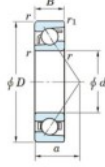

## Deep groove ball bearing single row 7303-C-JTEKT - 7303-C-JTEKT

<https://www.123bearing.ie/bearing-housing/deep-groove-bearing/single-row/7303-c-jtekt>

Boundary dimensions

Single row angular bearing

Bearing No.	Boundary dimensions(mm)					Basic load ratings(kN)		Fatigue load limit(kN)		factor	Limiting speeds(min-1) Grease lub.
	d	D	B	r(max)	r1(max)	Cr	C0r	C0	C0r		
7303C	17	47	14	1	0.6	19.8	8.4	0.65	12.6		20000

### PRODUCT FEATURES

Brand	JTEKT
N° Ean13	3616060638687
Inside diameter	17 mm
Inside diameter	0.669" inch
Outside diameter	47 mm
Outside diameter	1.85" inch
Thickness	14 mm
Thickness	0.551" inch
Limiting speed	20000 rpm
Dynamic load	19.8 kN
Static load	8.4 kN
Packaging	1