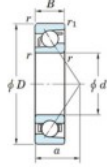

## Deep groove ball bearing single row 7203-C-JTEKT - 7203-C-JTEKT

<https://www.123bearing.ie/bearing-housing/deep-groove-bearing/single-row/7203-c-jtekt>

Boundary dimensions

Single row angular bearing

Bearing No.	Boundary dimensions(mm)					Basic load ratings(kN)		Fatigue load limits(kN)		factor	Limiting speeds(min-1) Grease lub.
	d	D	B	r1max	r1min	Cr	Cor	Ca	C0		
7203C	17	40	12	0.6	0.3	13.6	5.9	0.44	13.4		23000

## PRODUCT FEATURES

Brand	JTEKT
N° Ean13	3616060638649
Inside diameter	17 mm
Outside diameter	40 mm
Thickness	12 mm
Limiting speed	23000 rpm
Dynamic load	13.6 kN
Static load	5.9 kN
Packaging	1

[contact@123bearing.ie](mailto:contact@123bearing.ie)