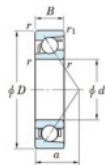

Deep groove ball bearing single row 7203-JTEKT - 7203-JTEKT

<https://www.123bearing.ie/bearing-housing/deep-groove-bearing/single-row/7203-jtekt>

Boundary dimensions

Single row angular bearing

Bearing No.	Boundary dimensions(mm)					Basic load ratings(kN)		Fatigue load limit(kN)		factor	Limiting speed(min-1)
	d	D	B	r(mm)	r1(mm)	C _r	C _{0r}	C _u	is		
7203	17	40	12	0.6	0.3	12.7	5.5	0.38	-	-	16000

PRODUCT FEATURES

Brand	JTEKT
N° Ean13	4549250192647
Inside diameter	17 mm
Outside diameter	40 mm
Thickness	12 mm
Limiting speed	16000 rpm
Dynamic load	12.7 kN
Static load	5.5 kN
Packaging	1

contact@123bearing.ie