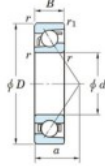

## Deep groove ball bearing single row 7203-B-JTEKT - 7203-B-JTEKT

<https://www.123bearing.ie/bearing-housing/deep-groove-bearing/single-row/7203-b-jtekt>

Boundary dimensions

Single row angular bearing

Bearing No.	Boundary dimensions(mm)					Basic load ratings(kN)		Fatigue load factor		Limiting speeds(min-1) Groove ball
	d	D	B	r1(mm)	r2(mm)	Cr	C0r	C0	0	
7203B	17	40	12	0.6	0.3	11.7	5.05	0.33	-	12000

## PRODUCT FEATURES

Brand	JTEKT
N° Ean13	4549250192739
Inside diameter	17 mm
Outside diameter	40 mm
Thickness	12 mm
Limiting speed	12000 rpm
Dynamic load	11.7 kN
Static load	5.05 kN
Packaging	1

[contact@123bearing.ie](mailto:contact@123bearing.ie)