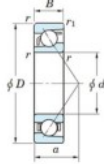

Deep groove ball bearing single row 7202-B-JTEKT - 7202-B-JTEKT

<https://www.123bearing.ie/bearing-housing/deep-groove-bearing/single-row/7202-b-jtekt>

Boundary dimensions

Single row angular bearing

Bearing No.	Boundary dimensions(mm)						Basic load ratings(kN)		Fatigue load limit(kN)		factor	Limiting speeds(min-1) Grease lub.
	d	D	B	r	r1	Cr	C0r	Cu	C0u			
7202B	15	35	11	0.6	0.3	9.3	3.95	0.26	-	-	14000	

PRODUCT FEATURES

Brand	JTEKT
N° Ean13	4549250192456
Inside diameter	15 mm
Inside diameter	0.591" inch
Outside diameter	35 mm
Outside diameter	1.378" inch
Thickness	11 mm
Thickness	0.433" inch
Limiting speed	14000 rpm
Dynamic load	9.3 kN
Static load	3.95 kN
Packaging	1