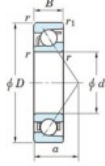

Deep groove ball bearing single row 7301-JTEKT - 7301-JTEKT

<https://www.123bearing.ie/bearing-housing/deep-groove-bearing/single-row/7301-jtekt>

Boundary dimensions

Single row angular bearing

Bearing No.	Boundary dimensions(mm)				Basic load ratings(kN)		Fatigue load limit(kN)		factor f0	Limiting speeds(min-1) (General)
	d	D	B	r1(max)	Cr	Cr0	Ca	C0		
7301	12	37	12	1	0.6	14	5.25	0.41	-	19000

PRODUCT FEATURES

Brand	JTEKT
N° Ean13	3616060638571
Inside diameter	12 mm
Outside diameter	37 mm
Thickness	12 mm
Limiting speed	19000 rpm
Dynamic load	14 kN
Static load	5.25 kN
Packaging	1

contact@123bearing.ie