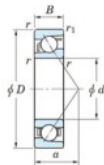

## Deep groove ball bearing single row 7201-C-JTEKT - 7201-C-JTEKT

<https://www.123bearing.ie/bearing-housing/deep-groove-bearing/single-row/7201-c-jtekt>

Boundary dimensions

Single row angular bearing

Bearing No.	Boundary dimensions(mm)						Basic load ratings(kN)		Fatigue load limit(kN)		factor	Limiting speeds(min-1) General lub.
	d	D	B	r(mm)	r1(mm)	Cr	Cor	Cl	C0			
7201C	12	32	10	0.6	0.3	10.6	4.3	0.33	12.5		30000	

### PRODUCT FEATURES

Brand	JTEKT
N° Ean13	4549250292163
Inside diameter	12 mm
Inside diameter	0.472" inch
Outside diameter	32 mm
Outside diameter	1.26" inch
Thickness	10 mm
Thickness	0.394" inch
Limiting speed	30000 rpm
Dynamic load	10.6 kN
Static load	4.3 kN
Packaging	1