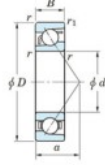

## Deep groove ball bearing single row 7201-C-JTEKT - 7201-C-JTEKT

<https://www.123bearing.ie/bearing-housing/deep-groove-bearing/single-row/7201-c-jtekt>

Boundary dimensions

Single row angular bearing

Bearing No.	Boundary dimensions(mm)						Basic load ratings(kN)		Fatigue load limit(kN)		factor	Limiting speeds(min-1) (General Lub.)
	d	D	B	r(mm)	r1(mm)	Cr	Cor	Cu	C10			
7201C	12	32	10	0.6	0.3	10.6	4.3	0.33	12.5		30000	

## PRODUCT FEATURES

Brand	JTEKT
N° Ean13	4549250292163
Inside diameter	12 mm
Outside diameter	32 mm
Thickness	10 mm
Limiting speed	30000 rpm
Dynamic load	10.6 kN
Static load	4.3 kN
Packaging	1

[contact@123bearing.ie](mailto:contact@123bearing.ie)