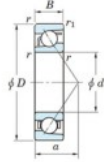

Deep groove ball bearing single row 7201-JTEKT - 7201-JTEKT

<https://www.123bearing.ie/bearing-housing/deep-groove-bearing/single-row/7201-jtekt>

Boundary dimensions

Single row angular bearing

Bearing No.	Boundary dimensions(mm)					Basic load ratings(kN)		Fatigue load limit(kN)		factor	Limiting speeds(min-1) Grease lub.
	d	D	B	r1mm	r2mm	Cr	Cor	Cr	C0r		
7201	12	32	10	0.6	0.3	10	4.05	0.31	-	-	21000

PRODUCT FEATURES

Brand	JTEKT
N° Ean13	4549250192173
Inside diameter	12 mm
Outside diameter	32 mm
Thickness	10 mm
Limiting speed	21000 rpm
Dynamic load	10 kN
Static load	4.05 kN
Packaging	1

contact@123bearing.ie