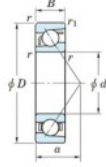

Deep groove ball bearing single row 7300-JTEKT - 7300-JTEKT

<https://www.123bearing.ie/bearing-housing/deep-groove-bearing/single-row/7300-jtekt>

Boundary dimensions

Single row angular bearing

Bearing No.	Boundary dimensions(mm)						Basic load ratings(kN)		Fatigue load factor		Limiting speed(min-1)
	d	D	B	r(mm)	r1(mm)	Cr	Ca	Cu	fu	Groove lub	
7300	10	35	11	0.6	0.3	11.6	4.3	0.34	-	21000	

PRODUCT FEATURES

Brand	JTEKT
N° Ean13	3616060638533
Inside diameter	10 mm
Outside diameter	35 mm
Thickness	11 mm
Limiting speed	21000 rpm
Dynamic load	11.6 kN
Static load	4.3 kN
Packaging	1

contact@123bearing.ie