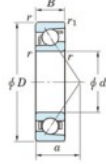

## Deep groove ball bearing single row 7200-JTEKT - 7200-JTEKT

<https://www.123bearing.ie/bearing-housing/deep-groove-bearing/single-row/7200-jtekt>

Boundary dimensions

Single row angular bearing

Bearing No.	Boundary dimensions(mm)						Basic load ratings(kN)		Fatigue load	factor	Limiting speeds(min-1)
	d	D	B	d <sub>1</sub> (mm)	r <sub>1</sub> (mm)	r	C <sub>r</sub>	C <sub>0r</sub>	C <sub>0r</sub>		
7200	10	30	9	0.6	0.3		6.75	2.75	0.14	-	23000

## PRODUCT FEATURES

Brand	JTEKT
N° Ean13	3616060638519
Inside diameter	10 mm
Outside diameter	30 mm
Thickness	9 mm
Limiting speed	23000 rpm
Dynamic load	6.75 kN
Static load	2.75 kN
Packaging	1

[contact@123bearing.ie](mailto:contact@123bearing.ie)