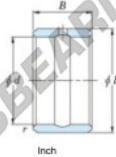

Inner ring IR-23-28-20-JTEKT - IR-23-28-20-JTEKT

<https://www.123bearing.ie/bearing-housing/needle-roller-bearing/inner-ring/ir-23-28-20-jtekt>

Boundary dimensions

Bearing No.	Boundary dimensions(mm)				Used with bearing No.
	d	F	B	r	
IR-232820	36,513	44,45	31,75	1,52	HJ-283720

PRODUCT FEATURES

Brand	JTEKT
N° Ean13	3616060637963
Inside diameter	36.513 mm
Outside diameter	44.45 mm
Thickness	31.75 mm
Type	IR
Packaging	1

contact@123bearing.ie

+33 359 36 04 90

CRT4 de Lesquin 60 Rue Du Haut De Sainghin 59273 Fretin FRANCE