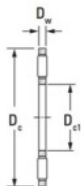

## Axial needle roller NTA-5266-JTEKT - NTA-5266-JTEKT

<https://www.123bearing.ie/bearing-housing/needle-roller-bearing/axial-needle/nta-5266-jtekt>

Boundary dimensions

Inch series separate type

Bearing No.	Boundary dimensions(mm)			Basic load ratings(kN)		Fatigue load limit(kN)	Limiting speeds(min-1)
	Dc1	Dc	Dw	Ca	COa	Cu	
NTA-5266	82.55	104.78	3.175	51.6	294.9	30.9	4000

## PRODUCT FEATURES

Brand	JTEKT
N° Ean13	3616060637673
Inside diameter	82.55 mm
Outside diameter	104.78 mm
Thickness	3.175 mm
Limiting speed	4000 rpm
Dynamic load	51.6 kN
Static load	294.9 kN
Packaging	1