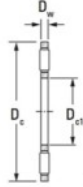

Axial needle roller NTA-2840-JTEKT - NTA-2840-JTEKT

<https://www.123bearing.ie/bearing-housing/needle-roller-bearing/axial-needle/nta-2840-jtekt>

Boundary dimensions

inch series separate type

Bearing No.	Boundary dimensions(mm)			Basic load ratings(kN)		Fatigue load limit(kN)	Limiting speeds(min-1)
	D_c1	D_c	D_w	C_a	C_{0a}	C_{01}	
NTA-2840	44.45	63.5	1.984	25.31	137.45	14	6800

PRODUCT FEATURES

Brand	JTEKT
N° Ean13	3616060637598
Inside diameter	44.45 mm
Inside diameter	1 3/4" inch
Outside diameter	63.5 mm
Outside diameter	2 1/2" inch
Thickness	1.984 mm
Thickness	0.078" inch
Limiting speed	6800 rpm
Dynamic load	25.31 kN
Static load	137.45 kN
Packaging	1