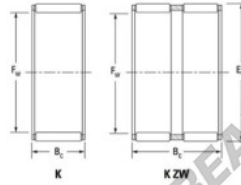

Needle roller cage K90-98-25-F-JTEKT - K90-98-25-F-JTEKT

<https://www.123bearing.ie/bearing-housing/needle-roller-bearing/cage/k90-98-25-f-jtekt>

Boundary dimensions

Radial needle roller and cage assemblies

| Bearing No. | Boundary dimensions(mm) | | | Basic load ratings(kN) | | Fatigue load | Limiting speed(min-1) | |
|-------------|-------------------------|----|----|------------------------|-----|--------------|-----------------------|----------|
| | Fw | Er | Bc | Cr | Clr | lim(kN) | Grease lub. | Oil lub. |
| K90X98X25F | 90 | 98 | 25 | 54.8 | 128 | 20.3 | 3000 | 4600 |

PRODUCT FEATURES

| | |
|------------------|---------------|
| Brand | JTEKT |
| N° Ean13 | 3616060636553 |
| Inside diameter | 90 mm |
| Outside diameter | 98 mm |
| Thickness | 25 mm |
| Limiting speed | 3000 rpm |
| Dynamic load | 54.8 kN |
| Static load | 128 kN |
| Packaging | 1 |