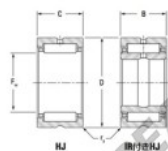

Needle roller bearing HJ-405224-31-JTEKT - HJ-405224-31-JTEKT

<https://www.123bearing.ie/bearing-housing/needle-roller-bearing/needle/hj-405224-31-jtekt>

Boundary dimensions

Heavy duty needle roller bearings

Bearing No.	Boundary dimensions(mm)					Used with inner ring No.	Basic load ratings(kN)		Fatigue load limit(kN)	Limiting speeds(min-1)	
	Fa	D	C	r ₁ (mm)	r ₂ (mm)		C ₀	C		C ₀	Grease lub.
HJ-405224-31	63.5	82.55	38.1	2.03	IR-314024	97	187	29.4	4400	6800	

PRODUCT FEATURES

Brand	JTEKT
N° Ean13	3616060632777
Inside diameter	63.5 mm
Outside diameter	82.55 mm
Thickness	38.1 mm
Limiting speed	4400 rpm
Dynamic load	97 kN
Static load	187 kN
Packaging	1

contact@123bearing.ie