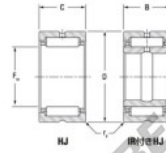

Needle roller bearing HJ-243316-JTEKT - HJ-243316-JTEKT

<https://www.123bearing.ie/bearing-housing/needle-roller-bearing/needle/hj-243316-jtekt>

Boundary dimensions

Tableau 1

Bearing No.	Boundary dimensions (mm)				Used with inner ring No.	Basic load ratings (kN)		Fatigue load limit (kN)	Limiting speeds (min-1)	
	F _w	D	C	D ₁ (mm)		C ₀	C		Crossed lub.	Oil lub.
HJ-243316	38.1	52.388	25.4	1.52	RS-252416	47.6	72.5	11.4	7600	12000

PRODUCT FEATURES

Brand	JTEKT
N° Ean13	605790199226
Inside diameter	38.1 mm
Outside diameter	52.388 mm
Thickness	25.4 mm
Limiting speed	7600 rpm
Weight	158 g
Dynamic load	47.6 kN
Static load	72.5 kN
Packaging	1