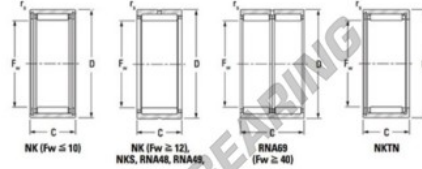

Needle roller bearing NK8525-JTEKT - NK8525-JTEKT

<https://www.123bearing.ie/bearing-housing/needle-roller-bearing/needle/nk8525-jtekt>

Metric series, caged, without inner ring

Bearing No.	Boundary dimensions (mm)				Basic load ratings (kN)		Fatigue load limit (kN)	Limiting speeds (min ⁻¹)	
	Fw	D	d	rs (mm)	C _{0r}	C _{0r}	C _{0r}	Graiss. lub.	Oil lub.
NK85/25	85	105	25	1	76.4	137	22.2	3300	5000

PRODUCT FEATURES

Brand	JTEKT
N° Ean13	3616060632227
Inside diameter	85 mm
Outside diameter	105 mm
Thickness	25 mm
Limiting speed	3300 rpm
Dynamic load	76.4 kN
Static load	137 kN
Packaging	1

contact@123bearing.ie