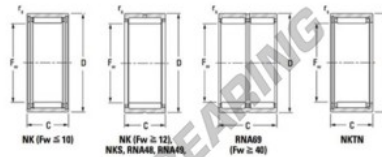

Needle roller bearing NK7335-JTEKT - NK7335-JTEKT

<https://www.123bearing.ie/bearing-housing/needle-roller-bearing/needle/nk7335-jtekt>

Metric series, caged, without inner ring

Bearing No.	Boundary dimensions (mm)				Basic load ratings (kN)		Fatigue load limit (kN)	Limiting speeds (min ⁻¹)	
	fw	D	d	C	C _r	C _{0r}	C _u	Grease lub.	Oil lub.
NK73/35	73	90	35	0.6	82.5	173	27.1	3800	5800

PRODUCT FEATURES

Brand	JTEKT
N° Ean13	3616060632142
Inside diameter	73 mm
Outside diameter	90 mm
Thickness	35 mm
Limiting speed	3800 rpm
Dynamic load	82.5 kN
Static load	173 kN
Packaging	1

contact@123bearing.ie