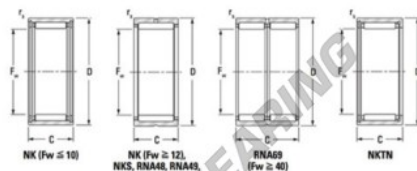

Needle roller bearing NK4730-JTEKT - NK4730-JTEKT

<https://www.123bearing.ie/bearing-housing/needle-roller-bearing/needle/nk4730-jtekt>

Metric series, caged, without inner ring

Bearing No.	Boundary dimensions (mm)			Basic load ratings (kN)		Fatigue load limit (kN)	Limiting speeds (min ⁻¹)	
	Fw	D	C	Cr	C0r	Cur	Grease (Lub)	Oil (Lub)
NK47/30	47	57	30	43	93.1	14.4	5900	9000

PRODUCT FEATURES

Brand	JTEKT
N° Ean13	3616060631930
Inside diameter	47 mm
Outside diameter	57 mm
Thickness	30 mm
Limiting speed	5900 rpm
Dynamic load	43 kN
Static load	93.1 kN
Packaging	1

contact@123bearing.ie