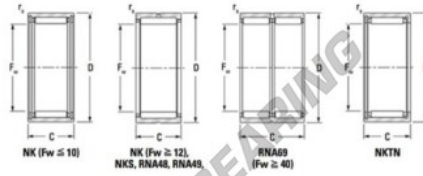

Needle roller bearing NK3720-JTEKT - NK3720-JTEKT

<https://www.123bearing.ie/bearing-housing/needle-roller-bearing/needle/nk3720-jtekt>

Metric series, caged, without inner ring

Bearing No.	Boundary dimensions (mm)				Basic load ratings (kN)		Fatigue load limit (kN)	Limiting speeds (min-1)	
	Fw	D	d	rs (mm)	Cr	Cor	Cut	Grease lub.	Oil lub.
NK37/20	37	47	20	0.3	26.6	46.4	7.4	7600	12000

PRODUCT FEATURES

Brand	JTEKT
N° Ean13	3616060631701
Inside diameter	37 mm
Outside diameter	47 mm
Thickness	20 mm
Limiting speed	7600 rpm
Dynamic load	26.6 kN
Static load	46.4 kN
Packaging	1

contact@123bearing.ie