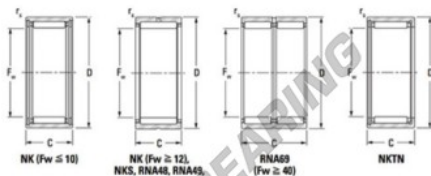

Needle roller bearing NK2620-JTEKT - NK2620-JTEKT

<https://www.123bearing.ie/bearing-housing/needle-roller-bearing/needle/nk2620-jtekt>

Metric series, caged, without inner ring

Bearing No.	Boundary dimensions (mm)				Basic load ratings (kN)		Fatigue load limit (kN)	Limiting speeds (min-1)	
	Fw	D	d	B	C _r	C _{0r}	C _d	Grease lub.	Oil lub.
NK26/20	26	34	20	0.3	19.7	32	5.05	11000	17000

PRODUCT FEATURES

Brand	JTEKT
N° Ean13	3616060631527
Inside diameter	26 mm
Outside diameter	34 mm
Thickness	20 mm
Limiting speed	11000 rpm
Dynamic load	19.7 kN
Static load	32 kN
Packaging	1

contact@123bearing.ie