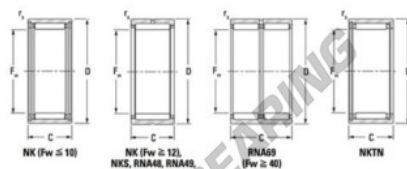

Needle roller bearing NKS25-JTEKT - NKS25-JTEKT

<https://www.123bearing.ie/bearing-housing/needle-roller-bearing/needle/nks25-jtekt>

Metric series, caged, without inner ring

Bearing No.	Boundary dimensions (mm)				Basic load ratings (kN)		Fatigue load limit (kN)	Limiting speeds (min. 1)	
	Fw	D	d	rs (mm)	Cr	C0r	Cu	Grease lub.	Oil lub.
NKS25	25	38	25	0.6	29.1	33	5.3	12000	19000

PRODUCT FEATURES

Brand	JTEKT
N° Ean13	3616060631503
Inside diameter	25 mm
Outside diameter	38 mm
Thickness	20 mm
Limiting speed	12000 rpm
Dynamic load	29.1 kN
Static load	33 kN
Packaging	1

contact@123bearing.ie