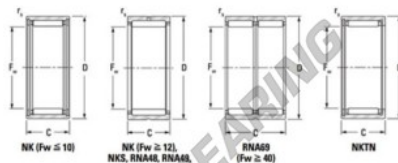

Needle roller bearing NK1820-JTEKT - NK1820-JTEKT

<https://www.123bearing.ie/bearing-housing/needle-roller-bearing/needle/nk1820-jtekt>

Metric series, capped, without inner ring

Bearing No.	Boundary dimensions (mm)				Basic load ratings (kN)		Fatigue load limit (kN)		Limiting speeds (min-1)	
	Fw	D	d	r _s (mm)	C _r	C _{0r}	C _u	Grease lub.	Oil lub.	
NK18/20	18	26	20	0.3	16.1	22	3.5	16000	25000	

PRODUCT FEATURES

Brand	JTEKT
N° Ean13	3616060631305
Inside diameter	18 mm
Outside diameter	26 mm
Thickness	20 mm
Limiting speed	16000 rpm
Dynamic load	16.1 kN
Static load	22 kN
Packaging	1

contact@123bearing.ie