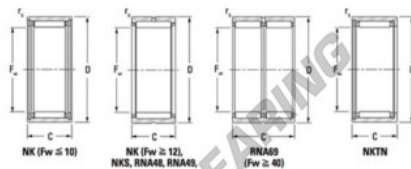

Needle roller bearing NK1720-JTEKT - NK1720-JTEKT

<https://www.123bearing.ie/bearing-housing/needle-roller-bearing/needle/nk1720-jtekt>

Metric series, caged, without inner ring

| Bearing No. | Boundary dimensions (mm) | | | Basic load ratings (kN) | | Fatigue load limit (kN) | | Limiting speeds (min. 1) | |
|-------------|--------------------------|----|----|-------------------------|------|-------------------------|-------------|--------------------------|--|
| | Fw | D | C | Cr | C0r | Cu | Grease lub. | Oil lub. | |
| NK17/20 | 17 | 25 | 20 | 15.4 | 20.4 | 3.25 | 17000 | 27000 | |

PRODUCT FEATURES

| | |
|------------------|---------------|
| Brand | JTEKT |
| N° Ean13 | 3616060631282 |
| Inside diameter | 17 mm |
| Outside diameter | 25 mm |
| Thickness | 20 mm |
| Limiting speed | 17000 rpm |
| Dynamic load | 15.4 kN |
| Static load | 20.4 kN |
| Packaging | 1 |