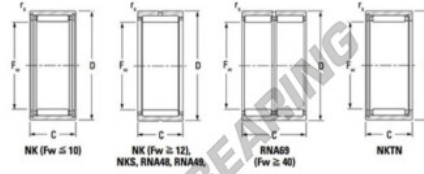

## Needle roller bearing NK612-TN-JTEKT - NK612-TN-JTEKT

<https://www.123bearing.ie/bearing-housing/needle-roller-bearing/needle/nk612-tn-jtekt>

Mating series, caged, without inner ring

Bearing No.	Boundary dimensions (mm)			Basic load ratings (kN)		Fatigue load limit (kN)		Limiting speeds (min <sup>-1</sup> )	
	Fw	D	d	C <sub>10</sub>	C <sub>90</sub>	C <sub>10</sub>	C <sub>90</sub>	Grease lub.	Oil lub.
NK6/12TN	6	12	12	0.2	3.07	2.74	0.42	29000	44000

### PRODUCT FEATURES

Brand	JTEKT
N° Ean13	3616060631077
Inside diameter	6 mm
Outside diameter	12 mm
Thickness	12 mm
Limiting speed	29000 rpm
Dynamic load	3.07 kN
Static load	2.74 kN
Packaging	1

[contact@123bearing.ie](mailto:contact@123bearing.ie)