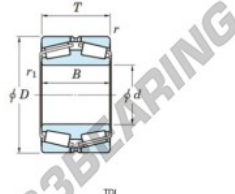

Tapered roller bearing 452-850-JTEKT - 452-850-JTEKT

<https://www.123bearing.ie/bearing-housing/roller-bearing/tapered/452-850-jtekt>

Boundary dimensions

Bearing No.	Boundary dimensions(mm)						Basic load ratings(kN)		Fatigue load limit(kN)	Limiting speeds(min-1)
	d	D	T	r1(mm)	r1(mm)	Cr	Cor	lub	Grease lub.	
452/850	850	1220	272	7.5	7.5	-	20200	-	-	

PRODUCT FEATURES

Brand	JTEKT
N° Ean13	3616060628626
Inside diameter	850 mm
Outside diameter	1220 mm
Thickness	272 mm
Static load	20200 kN
Packaging	1

contact@123bearing.ie

+33 359 36 04 90

CRT4 de Lesquin 60 Rue Du Haut De Sainghin 59273 Fretin FRANCE