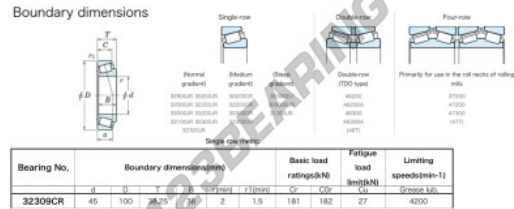

Tapered roller bearing 32309-CR-JTEKT - 32309-CR-JTEKT

<https://www.123bearing.ie/bearing-housing/roller-bearing/tapered/32309-cr-jtekt>

PRODUCT FEATURES

Brand	JTEKT
N° Ean13	3616060628152
Inside diameter	45 mm
Outside diameter	100 mm
Thickness	38.25 mm
Limiting speed	4200 rpm
Dynamic load	181 kN
Static load	182 kN
Packaging	1