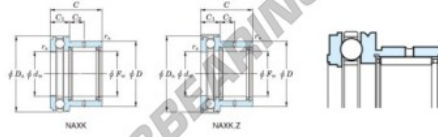

Needle roller bearing NAXK45Z-JTEKT - NAXK45Z-JTEKT

<https://www.123bearing.ie/bearing-housing/needle-roller-bearing/needle/naxk45z-jtekt>

Boundary dimensions

Bearing No.	Boundary dimensions (mm)				Limiting speeds (min-1)	Basic load ratings (kN)				Matching inner ring No.	
	Fw	D	C	dw		Dr	Radial Cr	Radial Co	Thrust Ca		Radial Coa
NAXK45Z	45	58	32	45	66.5	4500	24.9	51.8	29	69.2	JR40x45x20

PRODUCT FEATURES

Brand	JTEKT
N° Ean13	3616060625656
Inside diameter	45 mm
Outside diameter	66.5 mm
Thickness	32 mm
Limiting speed	4500 rpm
Dynamic load	24.9 kN
Static load	51.8 kN
Packaging	1

contact@123bearing.ie