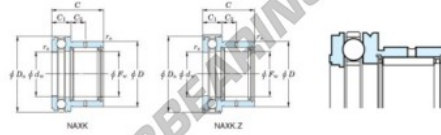

## Needle roller bearing NAXK25-JTEKT - NAXK25-JTEKT

<https://www.123bearing.ie/bearing-housing/needle-roller-bearing/needle/naxk25-jtekt>

Boundary dimensions

Bearing No.	Boundary dimensions (mm)					Limiting speeds (min-1)	Basic load ratings (kN)				Matching inner ring No.
	Fw	D	C	d <sub>1</sub>	d <sub>2</sub>		D <sub>1</sub> (lb)	Radial C <sub>r</sub>	Radial C <sub>0r</sub>	Thrust C <sub>0a</sub>	
NAXK25	25	37	30	25	42	6300	18.8	29.8	18.8	35.5	JR20x25x20

### PRODUCT FEATURES

Brand	JTEKT
N° Ean13	3616060625564
Inside diameter	25 mm
Outside diameter	42 mm
Thickness	30 mm
Limiting speed	6300 rpm
Dynamic load	18.8 kN
Static load	29.8 kN
Packaging	1

[contact@123bearing.ie](mailto:contact@123bearing.ie)