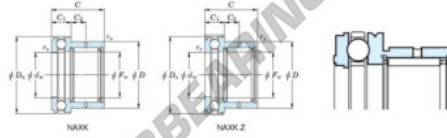

Needle roller bearing NAXK20-JTEKT - NAXK20-JTEKT

<https://www.123bearing.ie/bearing-housing/needle-roller-bearing/needle/naxk20-jtekt>

Boundary dimensions

| Bearing No. | Boundary dimensions (mm) | | | | | Limiting speeds (min-1) | Basic load ratings (kN) | | | | Matching inner ring No. | |
|-------------|--------------------------|----|----|----|----|-------------------------|-------------------------|----------|-----------|----------|-------------------------|------------|
| | Fr | D | C | Dw | D3 | | Oil lub. | Radial C | Radial DC | Thrust C | | Radial DC |
| NAXK20 | 20 | 30 | 30 | 20 | 35 | 7000 | | 14.8 | 23.7 | 15.5 | 26.6 | JR17x20x20 |

PRODUCT FEATURES

| | |
|------------------|---------------|
| Brand | JTEKT |
| N° Ean13 | 3616060625540 |
| Inside diameter | 20 mm |
| Outside diameter | 35 mm |
| Thickness | 30 mm |
| Limiting speed | 7000 rpm |
| Dynamic load | 14.8 kN |
| Static load | 23.7 kN |
| Packaging | 1 |