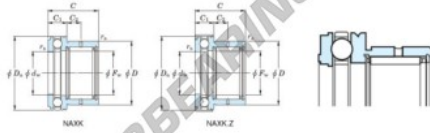

Needle roller bearing NAXK15Z-JTEKT - NAXK15Z-JTEKT

<https://www.123bearing.ie/bearing-housing/needle-roller-bearing/needle/naxk15z-jtekt>

Boundary dimensions

Bearing No.	Boundary dimensions (mm)					Limiting speeds (min-1)	Basic load ratings (kN)				Matching inner ring No.
	For	D	C	d	B		Oil lub.	Radial C	Basic C	Dynamic	
NAXK15Z	15	24	23	15	29	8500	9.7	12.6	10.9	16.8	JR12x15x16

PRODUCT FEATURES

Brand	JTEKT
N° Ean13	3616060625519
Inside diameter	15 mm
Outside diameter	29 mm
Thickness	23 mm
Limiting speed	8500 rpm
Dynamic load	9.7 kN
Static load	12.6 kN
Packaging	1

contact@123bearing.ie