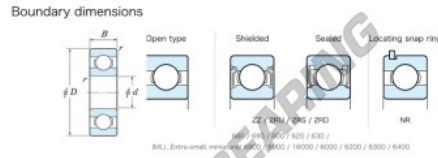

Deep groove ball bearing single row 628-JTEKT - 628-JTEKT

<https://www.123bearing.ie/bearing-housing/deep-groove-bearing/single-row/628-jtekt>

Bearing No.	Boundary dimensions(mm)				Basic load ratings(kN)		Fatigue load limit(kN)		Factor	Limiting speeds(min-1) Grease lub.
	d	D	B	r (mm)	C _r	C _{0r}	C _u	f ₀		
628	8	24	8	0.3	4.15	1.4	0.06	12.8	28000	

PRODUCT FEATURES

Brand	JTEKT
N° Ean13	4549250300318
Inside diameter	8 mm
Outside diameter	24 mm
Thickness	8 mm
Limiting speed	28000 rpm
Dynamic load	4.15 kN
Static load	1.4 kN
Packaging	1

contact@123bearing.ie