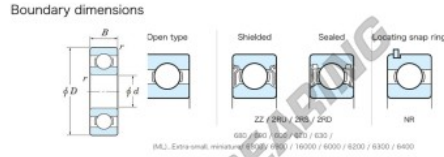

## Deep groove ball bearing single row ML7013-JTEKT - ML7013-JTEKT

<https://www.123bearing.ie/bearing-housing/deep-groove-bearing/single-row/ml7013-jtekt>

Extra small standard open type

Bearing No.	Boundary dimensions (mm)				Basic load ratings (kN)		Fatigue load limit (kN)		factor	Limiting speeds (min-1)
	d	D	B	r (min)	Cr	CDr	Cu			
ML7013	7	13	3	0.15	0.68	0.28	7	14.9	10	Grease lub. 47000

### PRODUCT FEATURES

Brand	JTEKT
N° Ean13	3616060623966
Inside diameter	7 mm
Outside diameter	13 mm
Thickness	3 mm
Limiting speed	47000 rpm
Dynamic load	0.68 kN
Static load	0.28 kN
Packaging	1

[contact@123bearing.ie](mailto:contact@123bearing.ie)