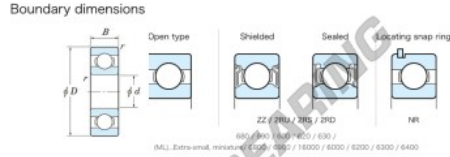

Deep groove ball bearing single row 606-JTEKT - 606-JTEKT

<https://www.123bearing.ie/bearing-housing/deep-groove-bearing/single-row/606-jtekt>

Extra small Standard open type

Bearing No.	Boundary dimensions (mm)				Basic load ratings (kN)		Fatigue load limit (kN)	factor	Limiting speeds (min-1)
	d	D	B	α (min)	C _r	C _{0r}	C _u	f ₀	Grease lub.
606	6	17	6	0.3	2.45	0.74	0.03	12.2	43000

PRODUCT FEATURES

Brand	JTEKT
N° Ean13	4549250150128
Inside diameter	6 mm
Outside diameter	17 mm
Thickness	6 mm
Limiting speed	43000 rpm
Dynamic load	2.45 kN
Static load	0.74 kN
Packaging	1

contact@123bearing.ie