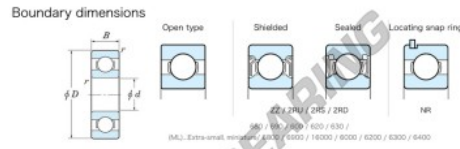

Deep groove ball bearing single row ML6010-JTEKT - ML6010-JTEKT

<https://www.123bearing.ie/bearing-housing/deep-groove-bearing/single-row/ml6010-jtekt>

Extra small Standard open type

Bearing No.	Boundary dimensions(mm)				Basic load ratings(kN)		Fatigue load limit(kN)	factor	Limiting speeds(min-1)
	d	D	B	r (mm)	Cr	Cor			
ML6010	6	10	2.5	0.1	0.62	0.22	6	15.7	53000 Grease lub.

PRODUCT FEATURES

Brand	JTEKT
N° Ean13	3616060623874
Inside diameter	6 mm
Outside diameter	10 mm
Thickness	2.5 mm
Limiting speed	53000 rpm
Dynamic load	0.62 kN
Static load	0.22 kN
Packaging	1

contact@123bearing.ie