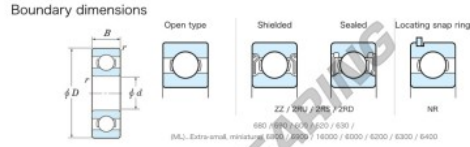

Deep groove ball bearing single row 605-JTEKT - 605-JTEKT

<https://www.123bearing.ie/bearing-housing/deep-groove-bearing/single-row/605-jtekt>

Bearing No.	Boundary dimensions (mm)				Basic load ratings (kN)		Fatigue load limit (kN)	factor	Limiting speeds (min-1)
	d	D	B	r (min)	Cr	C0r	Cu		
605	5	14	5	0.2	1.65	0.49	0.01	10	Grease lub 50000

PRODUCT FEATURES

Brand	JTEKT
N° Ean13	4549250300189
Inside diameter	5 mm
Outside diameter	14 mm
Thickness	5 mm
Limiting speed	50000 rpm
Dynamic load	1.65 kN
Static load	0.49 kN
Packaging	1

contact@123bearing.ie