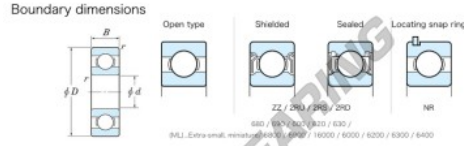

Deep groove ball bearing single row 685-JTEKT - 685-JTEKT

<https://www.123bearing.ie/bearing-housing/deep-groove-bearing/single-row/685-jtekt>

Extra small | Standard open type

Bearing No.	Boundary dimensions (mm)				Basic load ratings (kN)		Fatigue load factor	Limiting speeds (min-1)
	d	D	B	r (min)	Cr	C0r		
685	5	11	3	0.15	0.89	0.28	7	12.8 Grease lub. 53000

PRODUCT FEATURES

Brand	JTEKT
N° Ean13	3616060623829
Inside diameter	5 mm
Outside diameter	11 mm
Thickness	3 mm
Limiting speed	53000 rpm
Dynamic load	0.89 kN
Static load	0.28 kN
Packaging	1

contact@123bearing.ie