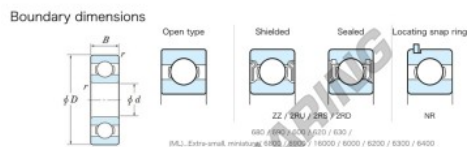

Deep groove ball bearing single row 633-JTEKT - 633-JTEKT

<https://www.123bearing.ie/bearing-housing/deep-groove-bearing/single-row/633-jtekt>

Extra-small Standard open type

Bearing No.	Boundary dimensions (mm)			Basic load ratings (kN)		Fatigue load limit (kN)		factor	Limiting speeds (min-1)
	d	D	B	Cr	Co	Cu	Grease lub.		
633	3	13	5	1.65	0.49	0.01	10	12.3	44000

PRODUCT FEATURES

Brand	JTEKT
N° Ean13	3616060623706
Inside diameter	3 mm
Outside diameter	13 mm
Thickness	5 mm
Limiting speed	44000 rpm
Dynamic load	1.65 kN
Static load	0.49 kN
Packaging	1

contact@123bearing.ie