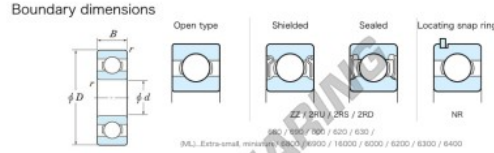

Deep groove ball bearing single row 681-JTEKT - 681-JTEKT

<https://www.123bearing.ie/bearing-housing/deep-groove-bearing/single-row/681-jtekt>

Bearing No.	Boundary dimensions(mm)				Basic load ratings(kN)		Fatigue load limit(kN)	Factor	Limiting speeds(m in-1)
	d	D	B	r (min)	Cr	CO _r			
681	1	3	1	0.07	0.12	0.03	0.0007	11.6	130000

PRODUCT FEATURES

Brand	JTEKT
N° Ean13	3616060623478
Inside diameter	1 mm
Outside diameter	3 mm
Thickness	1 mm
Limiting speed	130000 rpm
Dynamic load	0.12 kN
Static load	0.03 kN
Packaging	1

contact@123bearing.ie