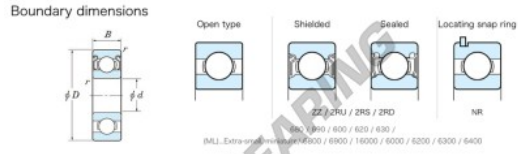

## Deep groove ball bearing single row 629-ZZ-JTEKT - 629-ZZ-JTEKT

<https://www.123bearing.ie/bearing-housing/deep-groove-bearing/single-row/629-zz-jtekt>

Extra small standard shielded ZZ

Bearing No.	Boundary dimensions(mm)				Basic load ratings(kN)		Fatigue load limit(kN)		factor	Limiting speeds(min-1)
	d	D	B	r (min)	Cr	C0r	C0r	f0		
629 ZZ	9	26	8	0.6	5.7	1.95	0.1	12.4	Grease lub.	27000

## PRODUCT FEATURES

Brand	JTEKT
N° Ean13	3616060623454
Inside diameter	9 mm
Sealing	Shield on both sides
Outside diameter	26 mm
Thickness	8 mm
Limiting speed	27000 rpm
Dynamic load	5.7 kN
Static load	1.95 kN
Packaging	1