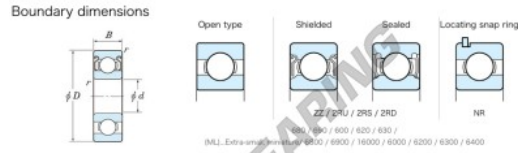

Deep groove ball bearing single row 699-ZZ-JTEKT - 699-ZZ-JTEKT

<https://www.123bearing.ie/bearing-housing/deep-groove-bearing/single-row/699-zz-jtekt>

Bearing No.	Boundary dimensions (mm)				Basic load ratings (kN)		Fatigue load limit (kN)	Factor	Limiting speeds (min-1)
	d	D	B	r (mm)	Cr	Cor			
699 ZZ	9	20	6	0.3	3.1	1.05	0.04	13.3	Grease lub. 35000

PRODUCT FEATURES

Brand	JTEKT
N° Ean13	3616060623447
Inside diameter	9 mm
Sealing	Shield on both sides
Outside diameter	20 mm
Thickness	6 mm
Limiting speed	35000 rpm
Dynamic load	3.1 kN
Static load	1.05 kN
Packaging	1