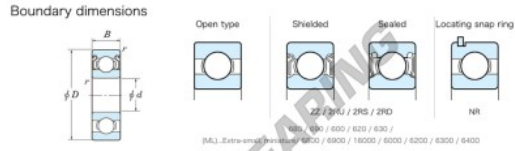

## Deep groove ball bearing single row WML7011-ZZX-JTEKT - WML7011-ZZX-JTEKT

<https://www.123bearing.ie/bearing-housing/deep-groove-bearing/single-row/wml7011-zzx-jtekt>

Estimated Standard shielded ZZ

Bearing No.	Boundary dimensions(mm)				Basic load ratings(kN)			Fatigue load limit(kN)	factor	Limiting speeds(min-1)
	d	b	B	r1(rin)	Cr	C0r	Cu	f0	Grease lub.	
WML7011 ZZ	7	11	3	0.08	0.54	0.23	6	16.1	49000	

## PRODUCT FEATURES

Brand	JTEKT
N° Ean13	3616060623263
Inside diameter	7 mm
Outside diameter	11 mm
Thickness	3 mm
Limiting speed	49000 rpm
Dynamic load	0.54 kN
Static load	0.23 kN
Packaging	1

[contact@123bearing.ie](mailto:contact@123bearing.ie)