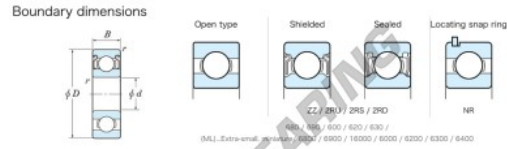

Deep groove ball bearing single row ML6019-ZZ-JTEKT - ML6019-ZZ-JTEKT

<https://www.123bearing.ie/bearing-housing/deep-groove-bearing/single-row/ml6019-zz-jtekt>

Extra-small Standard shielded ZZ

Bearing No.	Boundary dimensions (mm)				Basic load ratings (kN)		Fatigue load limit (kN)	Factor	Limiting speeds (min-1)
	d	D	B	r (min)	C _r	C _{0r}			
ML6019 ZZ	6	19	8	0.3	3.25	1.05	0.04	12.3	Grease lub 40000

PRODUCT FEATURES

Brand	JTEKT
N° Ean13	3616060623232
Inside diameter	6 mm
Sealing	Shield on both sides
Outside diameter	19 mm
Thickness	8 mm
Limiting speed	40000 rpm
Dynamic load	3.25 kN
Static load	1.05 kN
Packaging	1