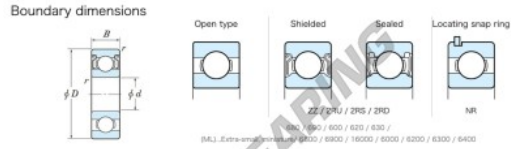

Deep groove ball bearing single row W606-ZZ-JTEKT - W606-ZZ-JTEKT

<https://www.123bearing.ie/bearing-housing/deep-groove-bearing/single-row/w606-zz-jtekt>

Extra small Standard shielded ZZ

Bearing No.	Boundary dimensions (mm)				Basic load ratings (kN)		Fatigue load factor		Limiting speeds (min-1)
	d	D	B	r (min)	Cr	C0r	Cu	f0	
606 ZZ	6	17	6	0.3	2.45	0.74	0.03	12.2	Grease lub. 43000

PRODUCT FEATURES

Brand	JTEKT
N° Ean13	3616060623218
Inside diameter	6 mm
Sealing	Shield on both sides
Outside diameter	17 mm
Thickness	6 mm
Limiting speed	43000 rpm
Dynamic load	2.45 kN
Static load	0.74 kN
Packaging	1