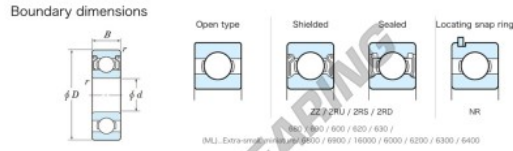

## Deep groove ball bearing single row 635-ZZ-JTEKT - 635-ZZ-JTEKT

<https://www.123bearing.ie/bearing-housing/deep-groove-bearing/single-row/635-zz-jtekt>

Extra small Standard shielded ZZ

Bearing No.	Boundary dimensions(mm)				Basic load ratings(kN)		Fatigue load limit(kN)		Factor	Limiting speeds(min-1)
	d	D	B	r (mm)	Cr	C0r	Cu	F0		
635 ZZ	5	19	6	0.3	2.9	0.89	0.04	12.3		35000

## PRODUCT FEATURES

Brand	JTEKT
N° Ean13	3616060623157
Inside diameter	5 mm
Sealing	Shield on both sides
Outside diameter	19 mm
Thickness	6 mm
Limiting speed	35000 rpm
Dynamic load	2.9 kN
Static load	0.89 kN
Packaging	1