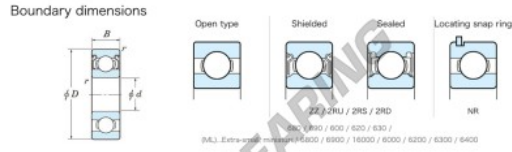

Deep groove ball bearing single row W683-ZZ-JTEKT - W683-ZZ-JTEKT

<https://www.123bearing.ie/bearing-housing/deep-groove-bearing/single-row/w683-zz-jtekt>

Extra-wide range Standard shielded ZZ

Bearing No.	Boundary dimensions(mm)				Basic load ratings(kN)		Fatigue load factor		Limiting speeds(min-1)
	d	D	B	r (min)	Cr	Cor	Cu	f0	Grease lub
W683 ZZ	3	7	3	0.15	0.39	0.11	3	13.7	66000

PRODUCT FEATURES

Brand	JTEKT
N° Ean13	3616060622952
Inside diameter	3 mm
Sealing	Shield on both sides
Outside diameter	7 mm
Thickness	3 mm
Limiting speed	66000 rpm
Dynamic load	0.39 kN
Static load	0.11 kN
Packaging	1